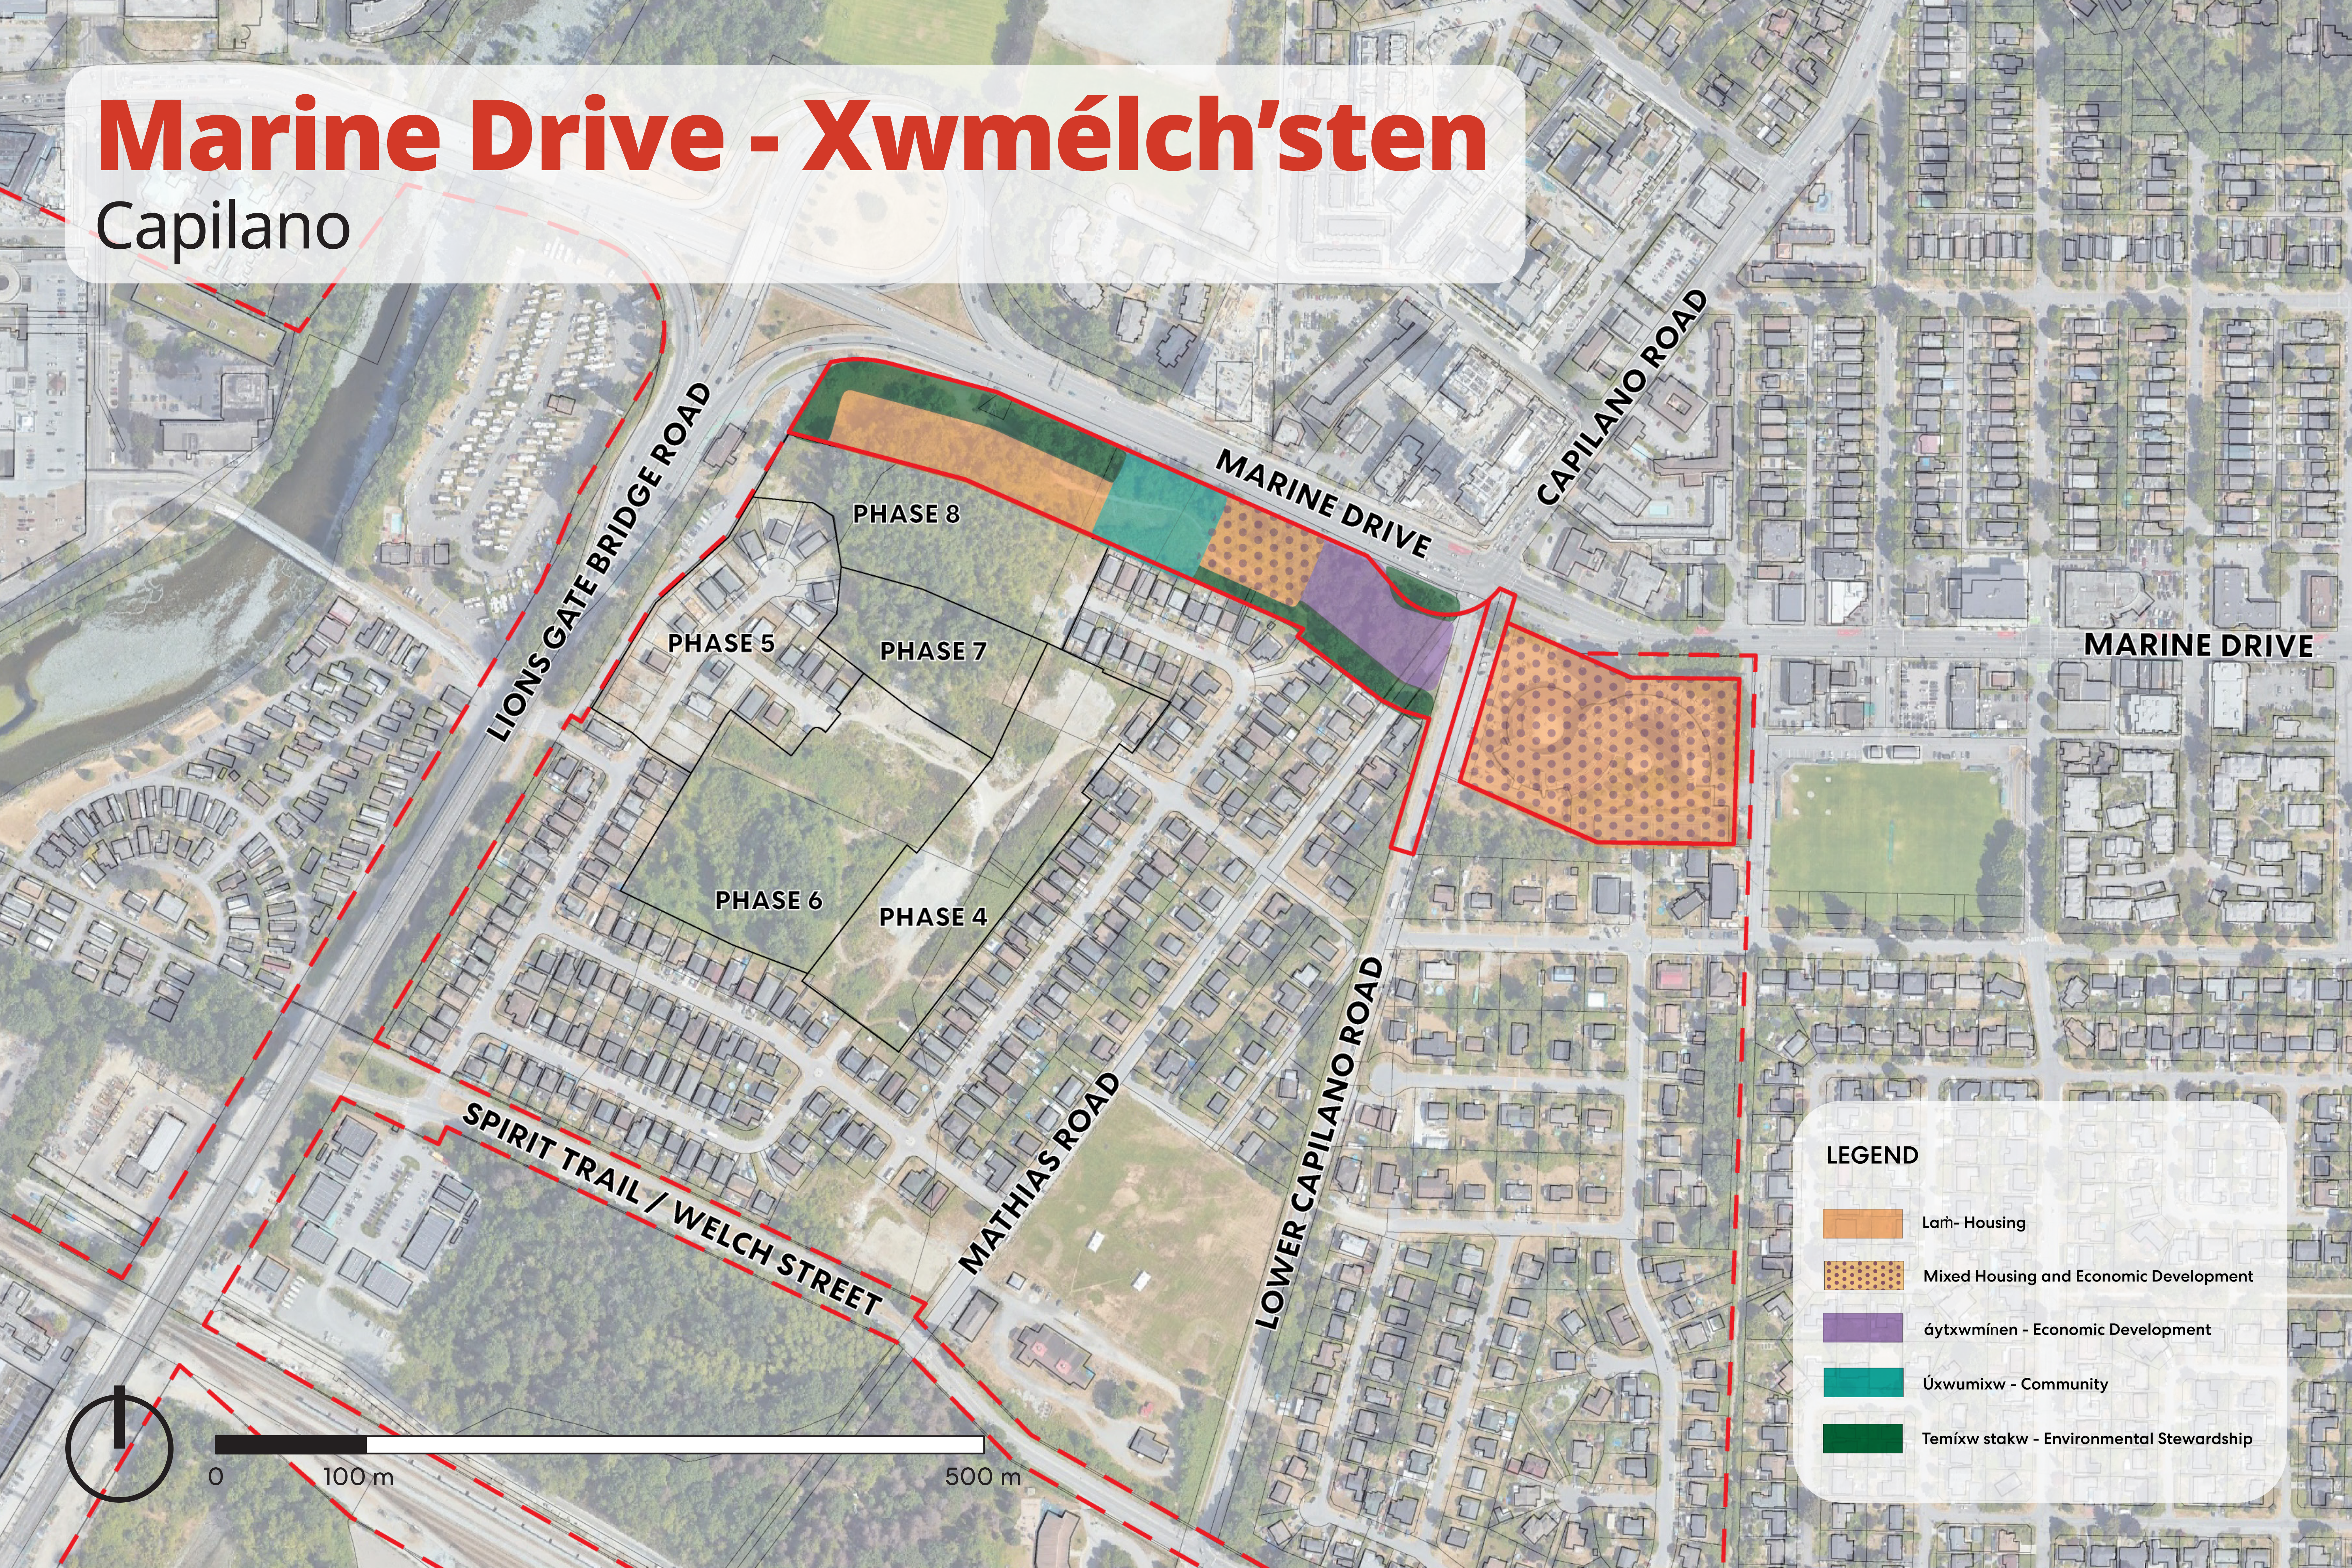

Marine Drive - Xwmélch'sten

Capilano

LIONS GATE BRIDGE ROAD

MARINE DRIVE

CAPILANO ROAD

MARINE DRIVE

PHASE 8

PHASE 5

PHASE 7

PHASE 6

PHASE 4

SPIRIT TRAIL / WELCH STREET

MATHIAS ROAD

LOWER CAPILANO ROAD

LEGEND

-  Larh- Housing
-  Mixed Housing and Economic Development
-  áytxwmínen - Economic Development
-  Úxwumíxw - Community
-  Temíxw stakw - Environmental Stewardship

0 100 m 500 m